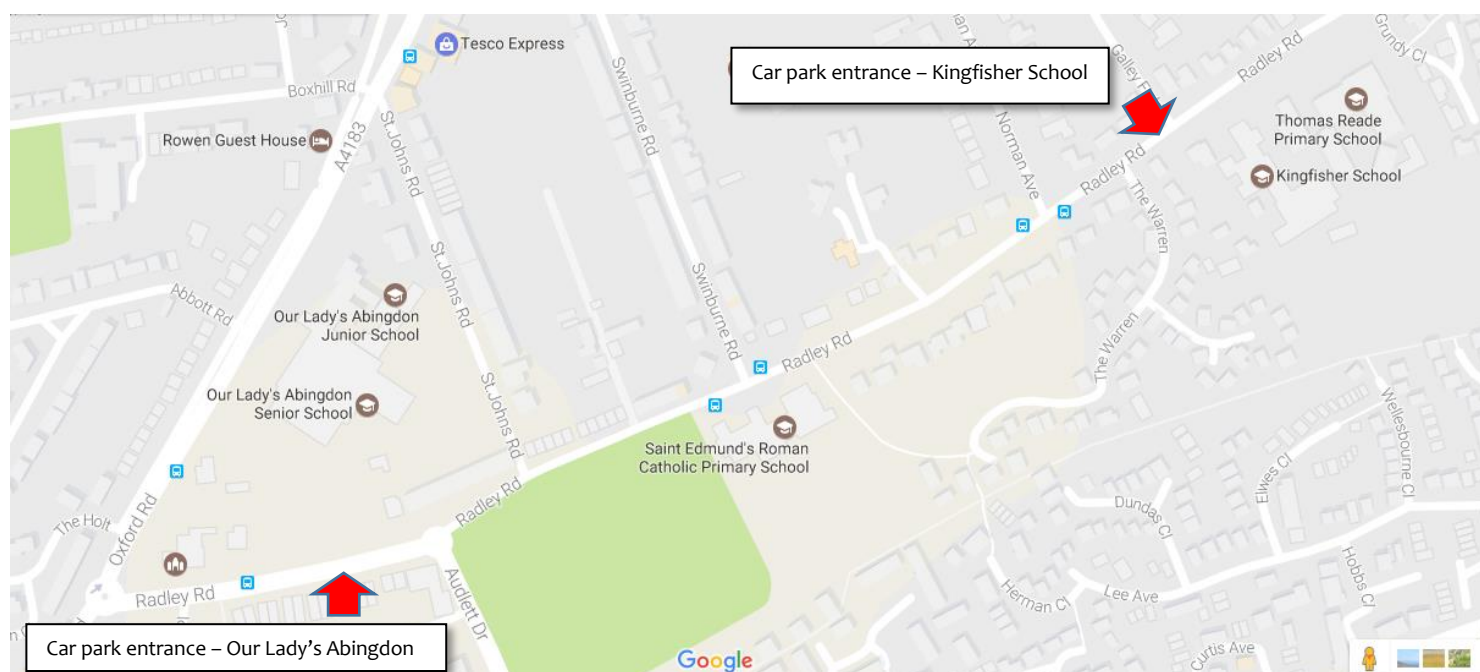

Kingfisher School Timetable Summer 2017

	Beginners	Improver 1	Improver 2a	Improver 2b	Improver 3
Monday 6.00pm					
Monday 6.30pm					
Tuesday 3.45pm					
Tuesday 4.15pm					
Wednesday 3.45pm					
Wednesday 4.15pm					
Wednesday 4.45pm					
Thursday 3.30pm					
Thursday 4.00pm					
Thursday 4.30pm					
Thursday 5.00pm					
Thursday 5.30pm					
Thursday 6.00pm					
Thursday 6.30pm					
Friday 6.00pm					
Friday 6.30pm					

Kingfisher School Pool...

For those who have not been to Kingfisher pool before, here are a few things you need to be aware of;

1. The school is located on Radley Road, Abingdon (postcode OX14 3RR for satnav)
2. There is no parent viewing available. Parents tend to remain in the changing rooms (or outside if the weather is suitable) during lessons.
3. There is ample parking.
4. There is ample changing however there are no lockers – as always, no valuables please.
5. Hats must be worn by all swimmers using the pool